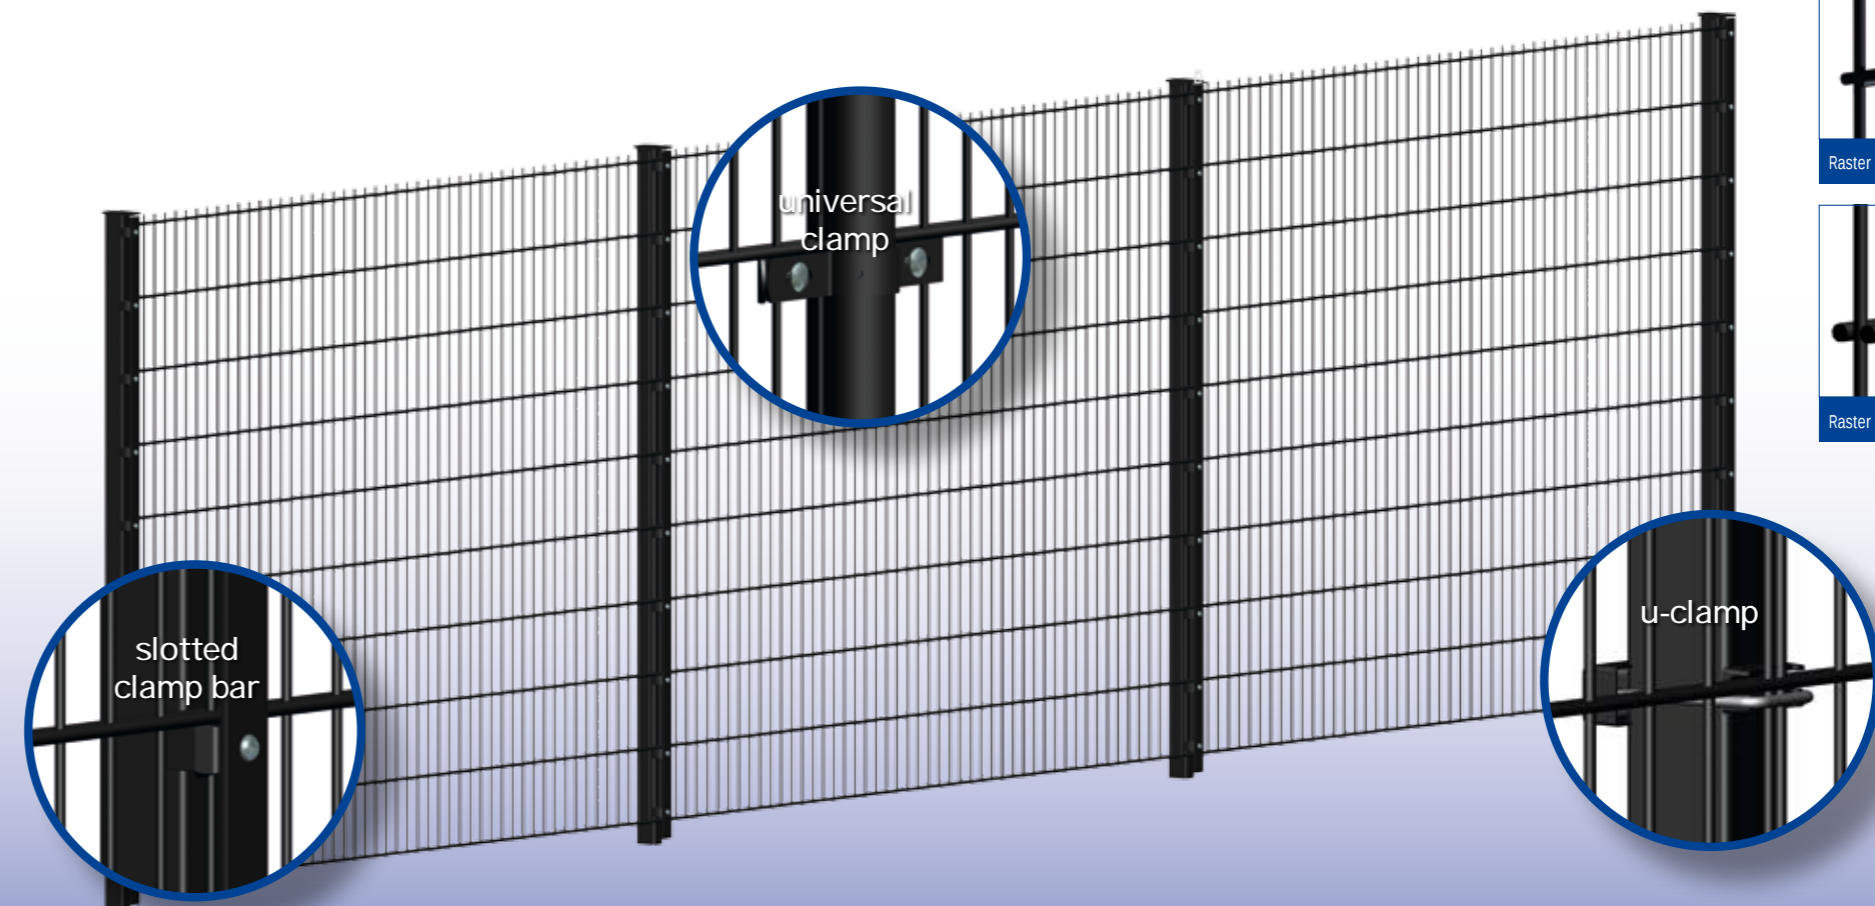

Broad Application

The application possibilities of the double wire panels are numerous. So not strange that they are used for fencing the most secure industrial sites to sporting f elds, multi use games areas as well as protection of schools and nurseries. Moreover they are used more and more by domestic clients and authorities, as boundaries around playing f elds, parks and living areas thanks to the functional and esthetical properties. Used in combination with climbing & creeping plants a natural safe "green" boundary is possible.

Stability

Choose from round or rectangular hollow section posts to support the double wire panels for a stable, robust fence. The double wire panels can be f xed in several different ways to the posts. Hop Fencing Systems supply as standard four connection options.

Finish

Like with all other products of Hop Fencing Systems a lot of attention is also paid to the f nishing touch. What do you think of standard galvanised panels (NEN-EN-ISO1461) which can be provided with polyester coating in each RAL colour wished. In this manner they do not only look smarter, but they also last longer.

Complete

Double wire fencing systems are part of a wide product range, so that this type of fence may be provided with f.i. garden gates, gates, swing gates, sliding gates.

Hop Fencing Systems supplies you with a complete, durable and multi application fencing system.

Raster Line 8/6/8

Double wire fence